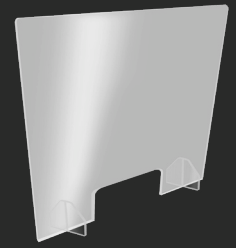

## Tabletop Acrylic Partitions *Custom sizes available per request.*

© Fabricated and Designed by Eastern Tabletop Mfg.

#8560AC | 24" x 24"  
#8561AC | 24" x 31 1/2"  
#8562AC | 36" x 24"  
#8563AC | 36" x 31 1/2"

#8570AC | 24" x 24" (Hole Size 14" x 6")  
#8571AC | 24" x 31 1/2" (Hole Size 14" x 6")  
#8572AC | 36" x 24" (Hole Size 16" x 6")  
#8573AC | 36" x 31 1/2" (Hole Size 16" x 6")

#8565AC | 24" x 24"  
#8566AC | 24" x 31 1/2"  
#8567AC | 36" x 24"  
#8568AC | 36" x 31 1/2"

#8540AC | 24" x 24" (Hole Size 8" x 5")  
#8541AC | 36" x 31 1/2" (Hole size 8" x 5")  
#8542AC | 36" x 24" (Hole size 8" x 5")  
#8544AC | 24" x 31 1/2" (Hole size 8" x 5")

#8585AC | 24" x 24"  
#8586AC | 24" x 31 1/2"  
#8587AC | 36" x 24"  
#8588AC | 36" x 31 1/2"